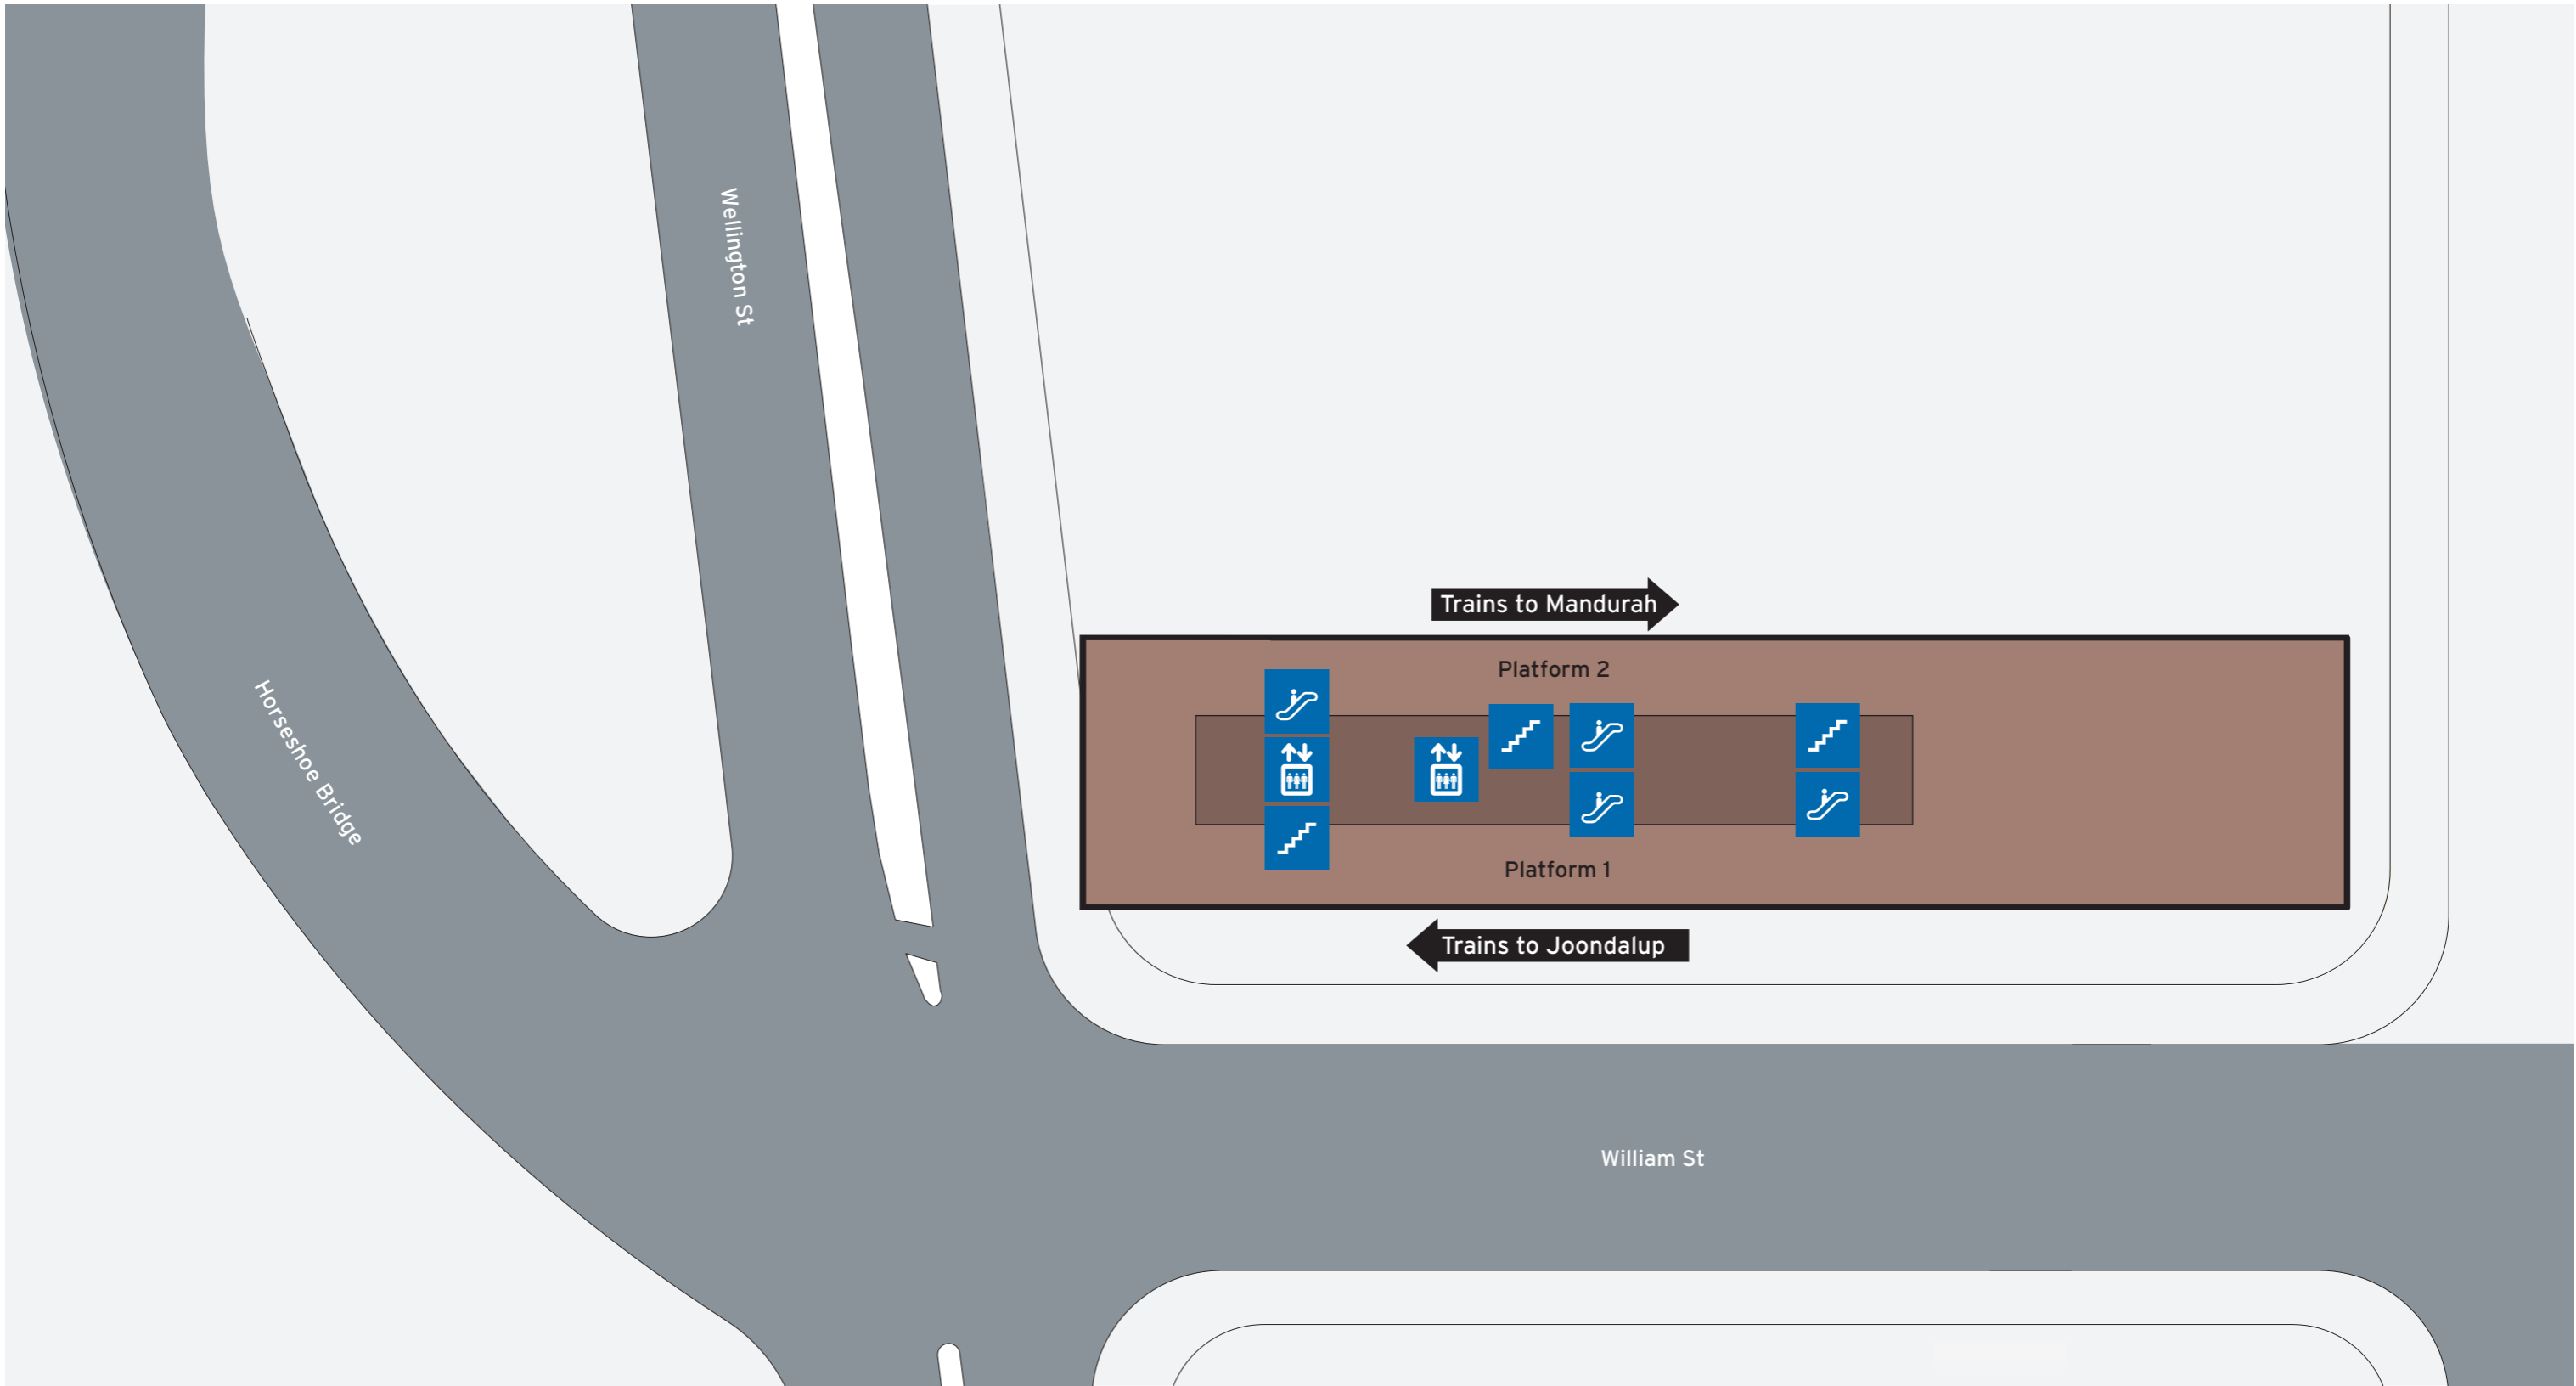

Perth Underground Station - Access Map 1 of 2 Concourse Level

Current as at 31/08/2021

Legend

| | | | | | | |
|-------------|-------|-------------------|----------------|-----------|------------------|------------------------------|
| | | | | | | |
| North Point | Scale | All Access | Ticket Barrier | Escalator | Pathways | Walkway to Perth Underground |
| | | | | | | |
| | | Pedestrian Access | | Lift | Platforms | Perth Underground Platform |
| | | | | | | |
| | | Station Zone | | Stairs | Concourse & Ramp | Road |

Legend

| | | | |
|--|--|-----------|----------------------------|
| | | Lift | Perth Underground Platform |
| | | Escalator | Road |
| | | Stairs | |