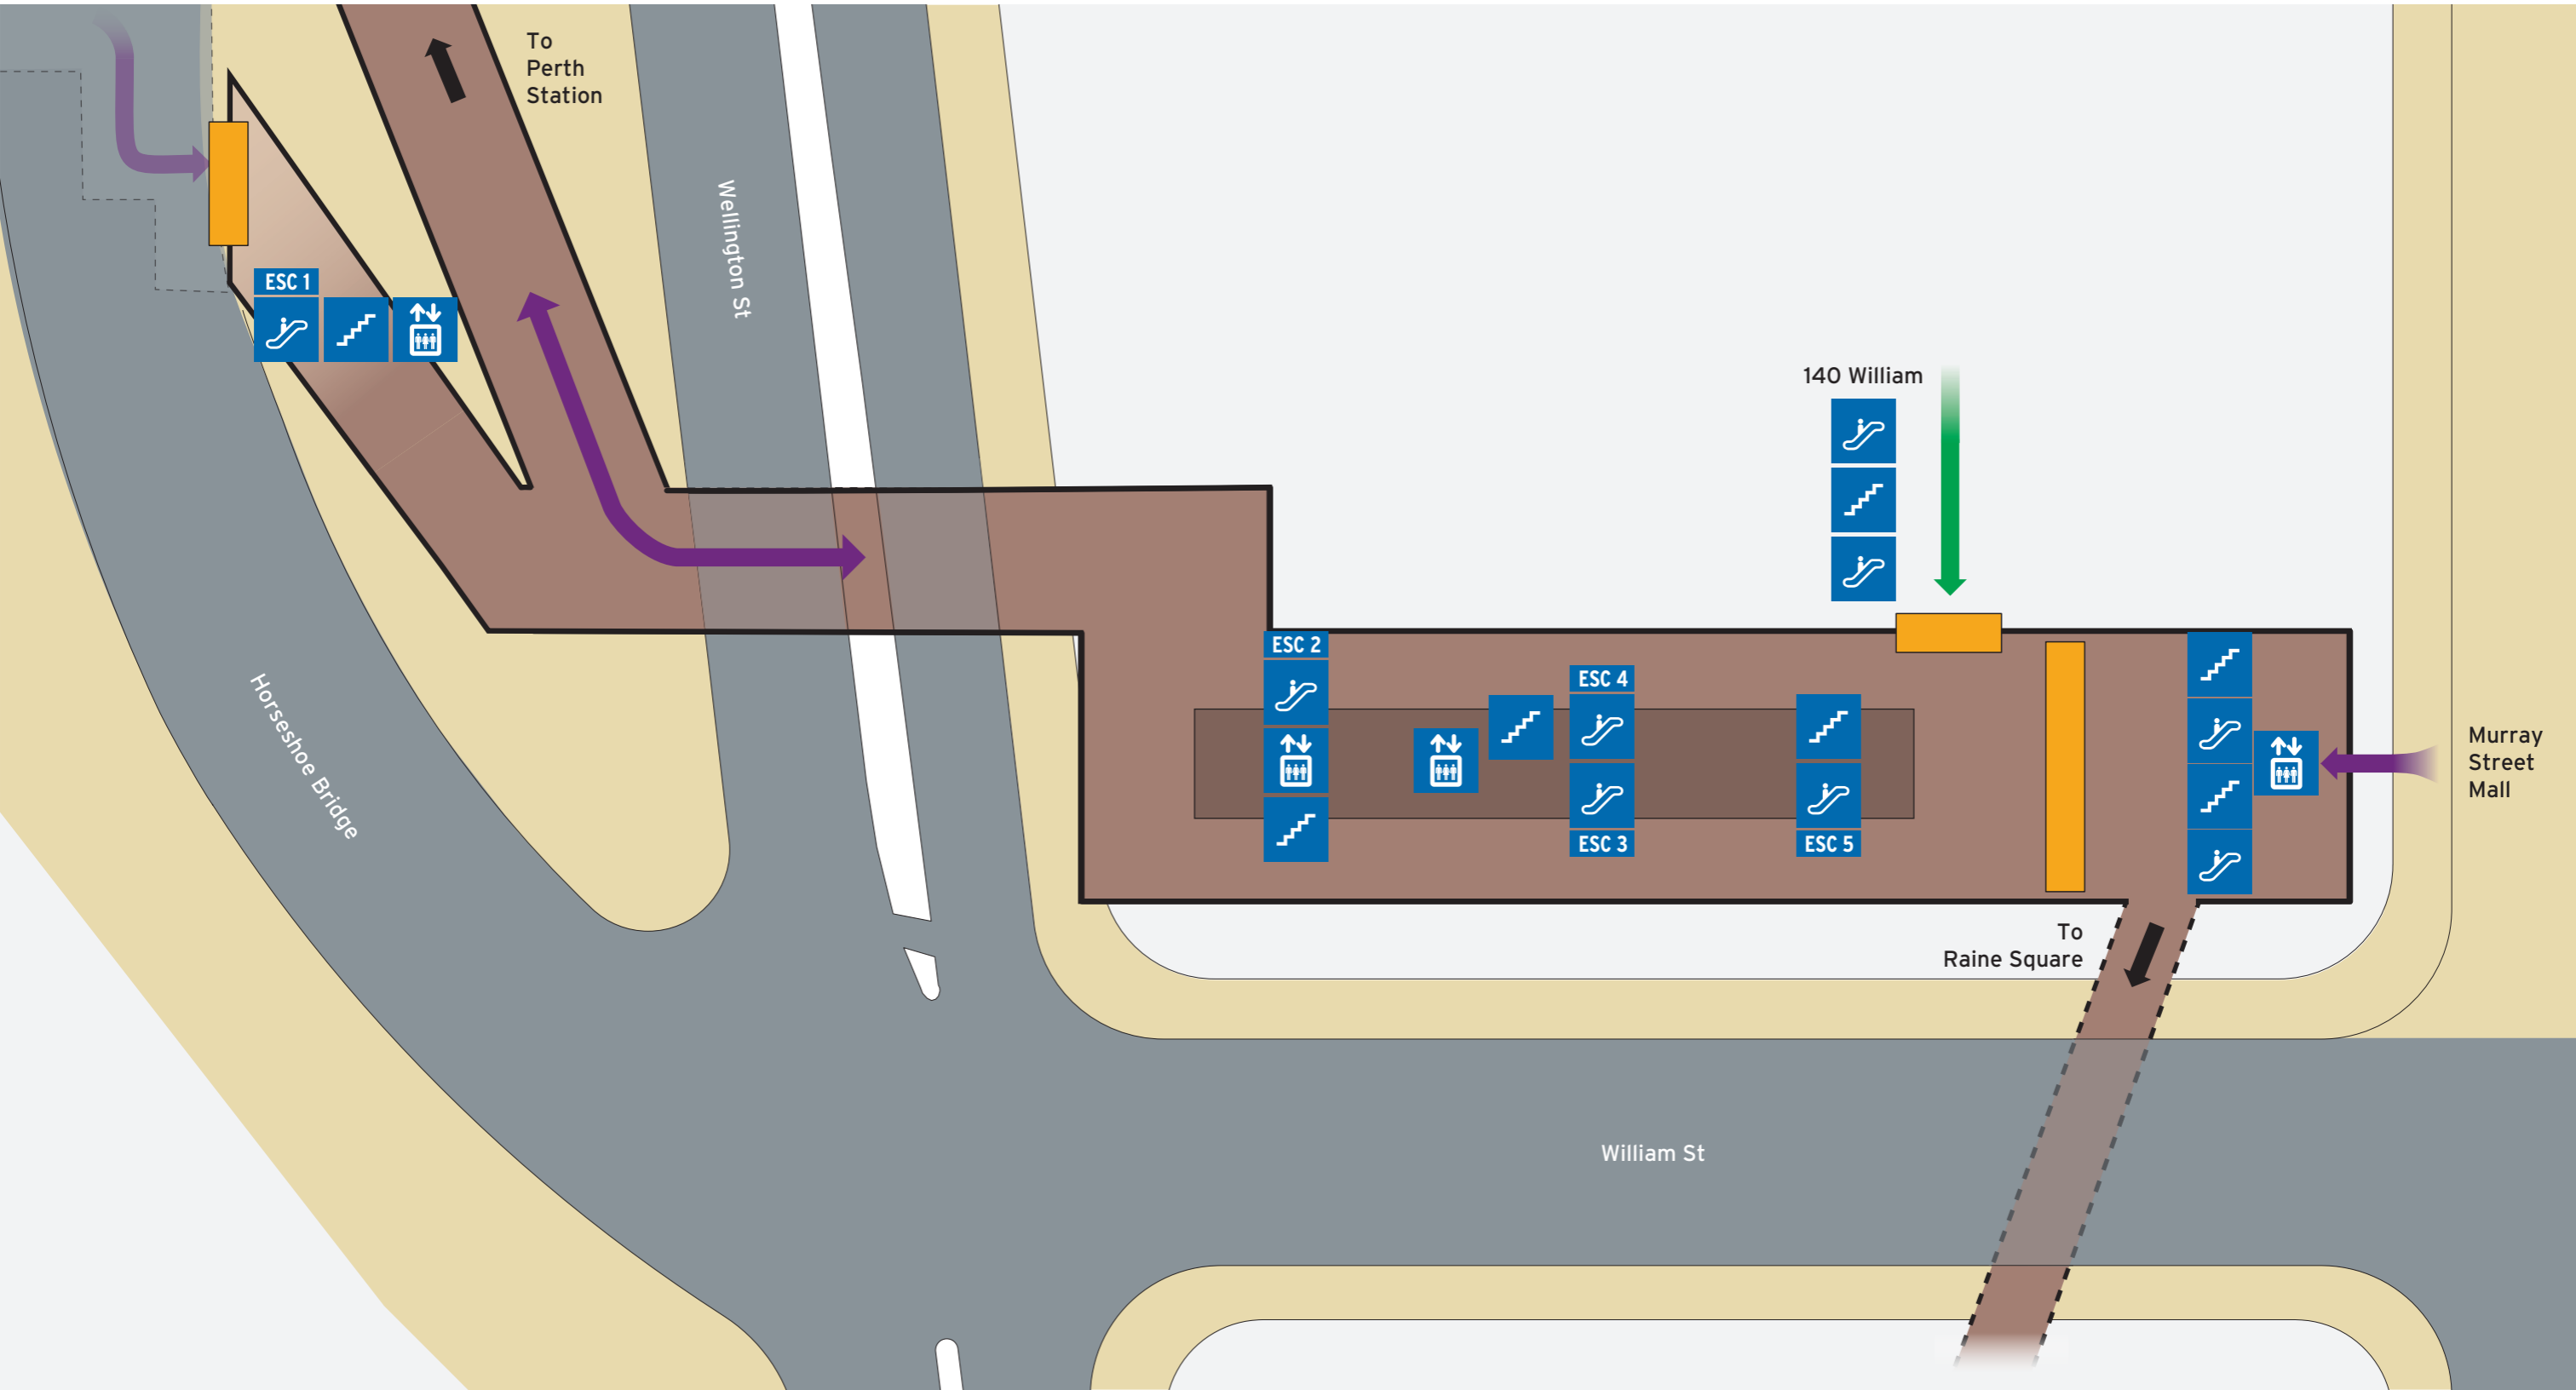

Perth Underground Station - Access Map 1 of 2 Concourse Level

Current as at 31/08/2021

Legend

| | | | | | | |
|-------------|-------|-------------------|----------------|-----------|------------------|------------------------------|
| | | | | | | |
| North Point | Scale | All Access | Ticket Barrier | Escalator | Pathways | Walkway to Perth Underground |
| | | | | | | |
| | | Pedestrian Access | | Lift | Platforms | Perth Underground Platform |
| | | | | | | |
| | | Station Zone | | Stairs | Concourse & Ramp | Road |

Legend

| | | | |
|--|--|-----------|----------------------------|
| | | Lift | Perth Underground Platform |
| | | Escalator | Road |
| | | Stairs | |